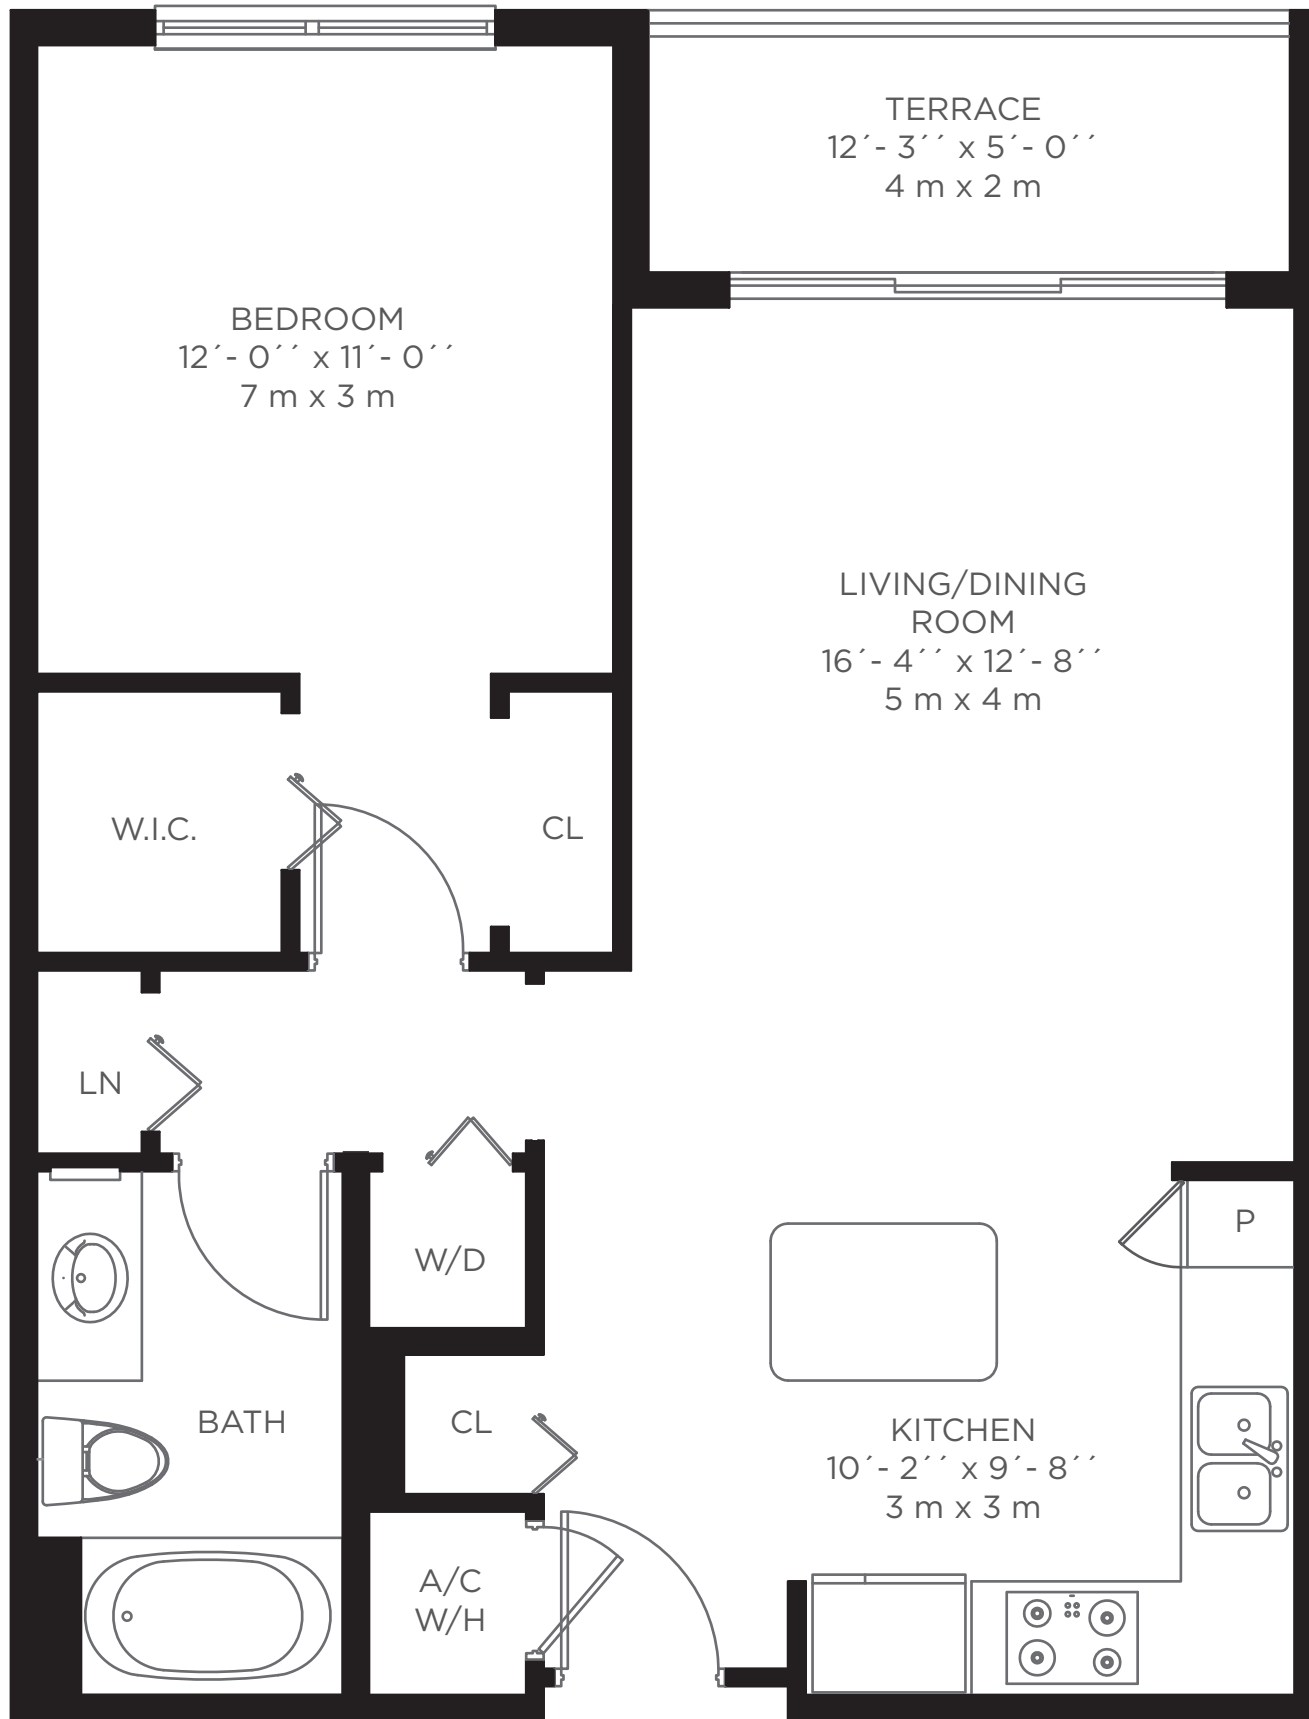

# UNIT A1

1 BEDROOM / 1 BATHROOM

HOLLYWOOD  
CIRCLE™

RESIDENCE	728 Sq. Ft.	67.6 Sq. m
TERRACE	61 Sq. Ft.	5.7 Sq. m
<b>TOTAL</b>	<b>789 Sq. Ft.</b>	<b>73.3 Sq. m</b>

T 954-636-3461 F 954-636-3287

[WWW.HOLLYWOODCIRCLEFL.COM](http://WWW.HOLLYWOODCIRCLEFL.COM)

The floor plans depicted herein are conceptual drawings based on current development plans which are subject to change without notice. Square footage numbers set forth herein are approximate and based on current development plans which are subject to change without notice. All maps are artist renderings, for relative location purposes only, and are not to scale. Actual distances may vary. All features, dimensions, materials, facilities and specifications are subject to change without notice.