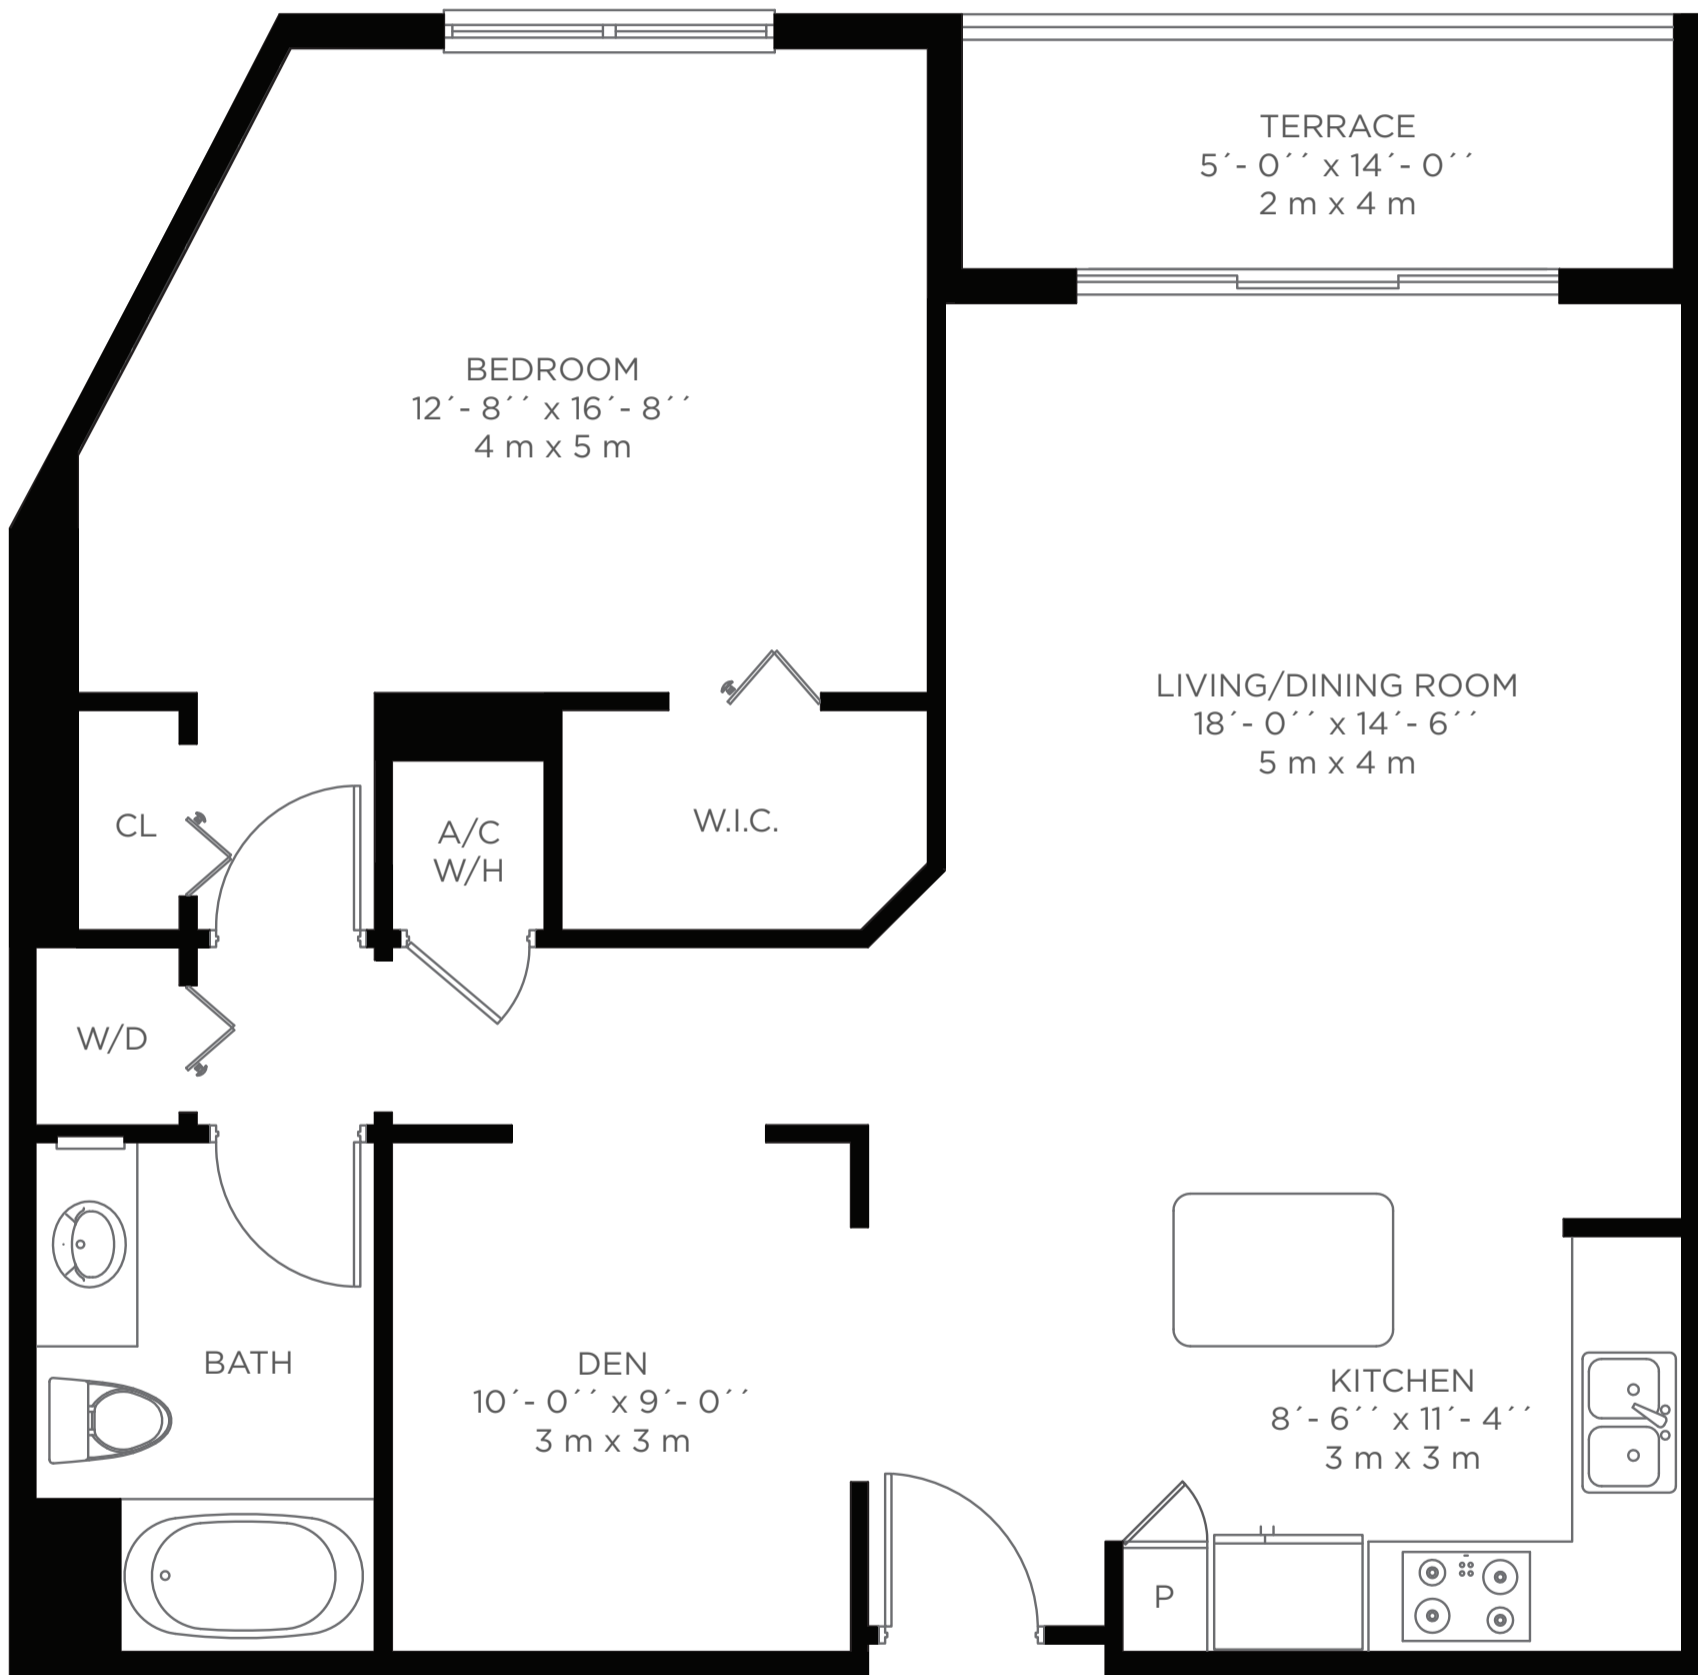

UNIT A2

1 BEDROOM / 1 BATHROOM + DEN

HOLLYWOOD
CIRCLE™

RESIDENCE	955 Sq. Ft.	88.7 Sq. m
TERRACE	70 Sq. Ft.	6.5 Sq. m
TOTAL	1,025 Sq. Ft.	95.2 Sq. m

T 954-636-3461 F 954-636-3287

WWW.HOLLYWOODCIRCLEFL.COM

The floor plans depicted herein are conceptual drawings based on current development plans which are subject to change without notice. Square footage numbers set forth herein are approximate and based on current development plans which are subject to change without notice. All maps are artist renderings, for relative location purposes only, and are not to scale. Actual distances may vary. All features, dimensions, materials, facilities and specifications are subject to change without notice.