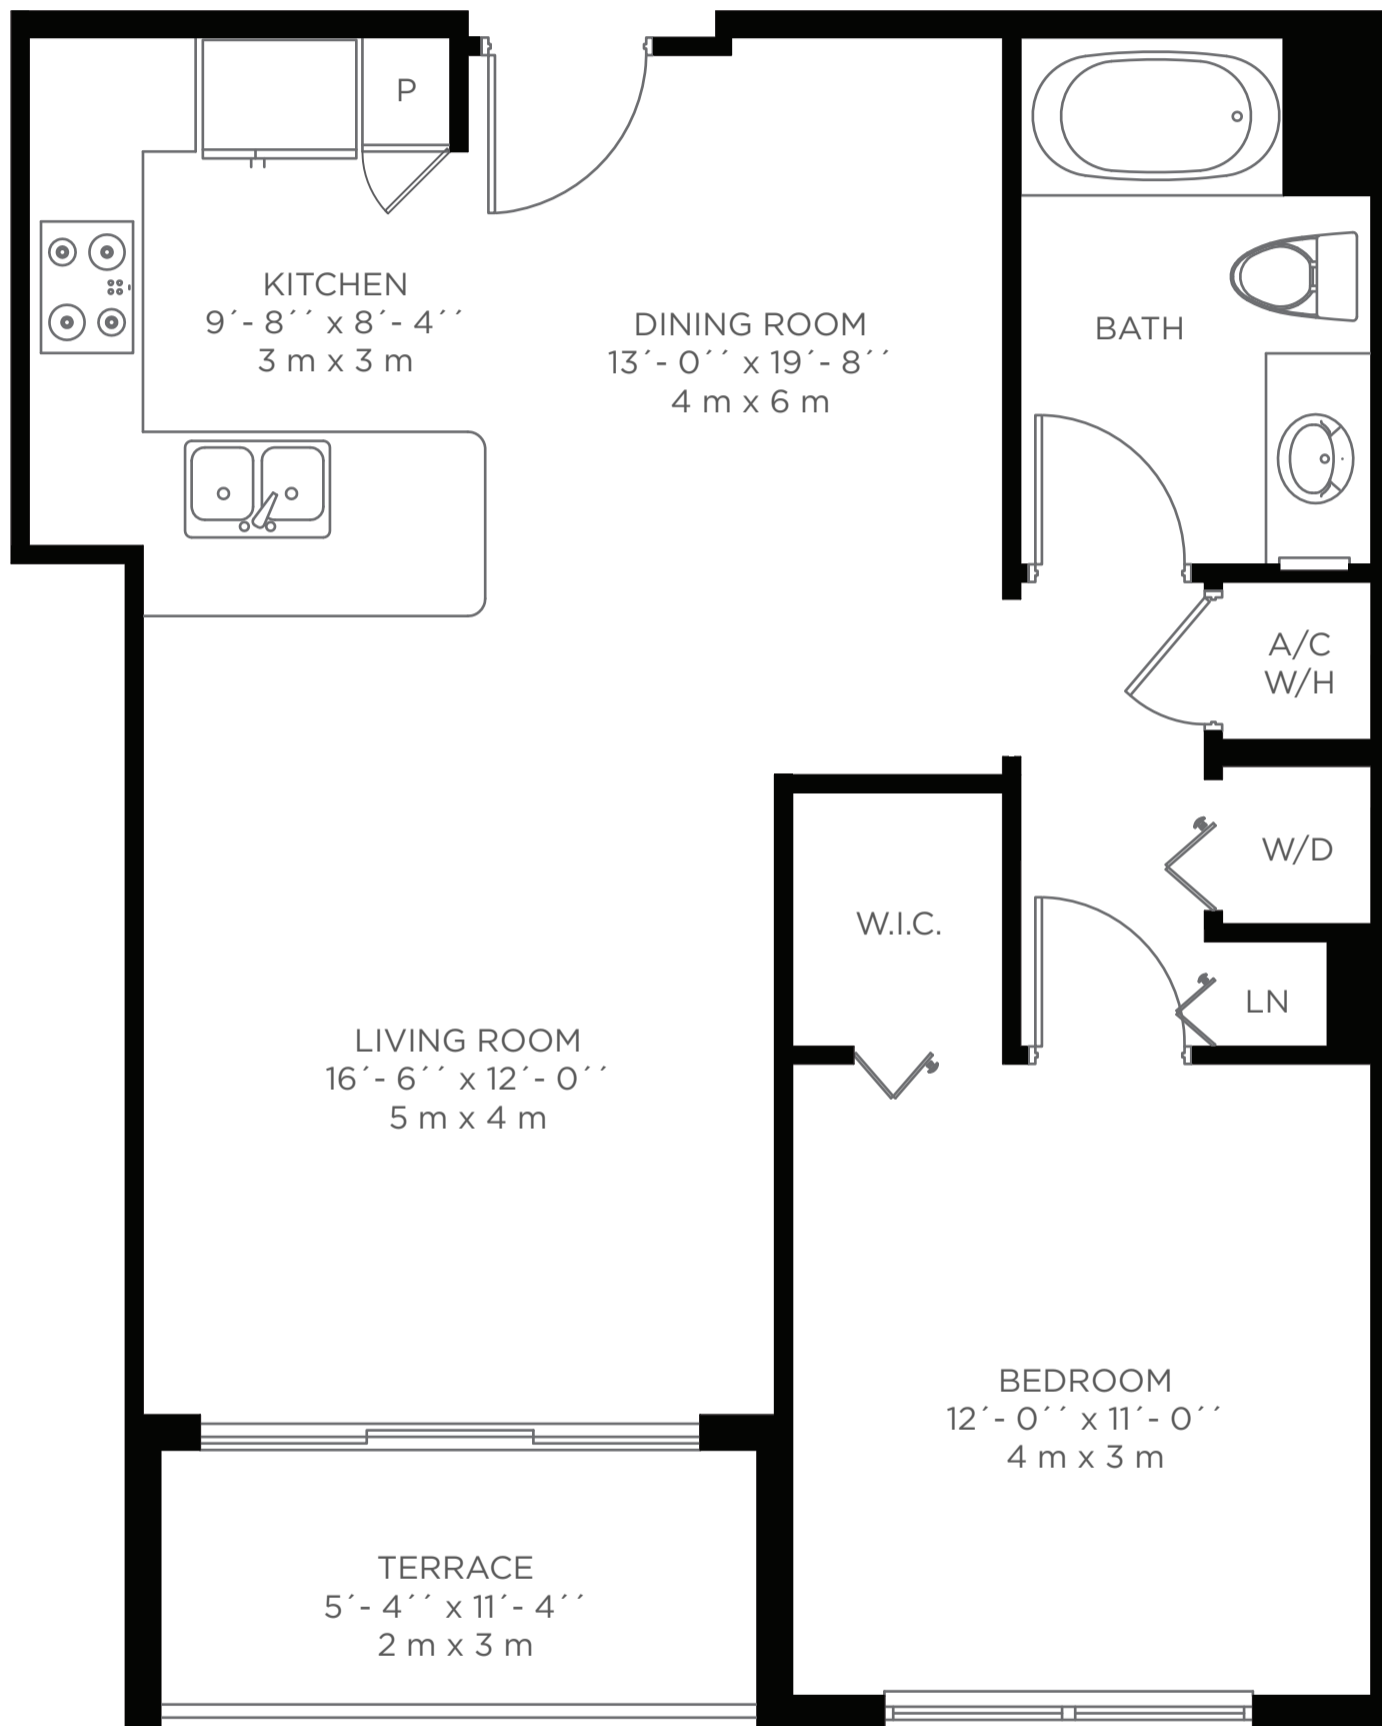

UNIT A3

1 BEDROOM / 1 BATHROOM

HOLLYWOOD
CIRCLE™

RESIDENCE	726 Sq. Ft.	67.4 Sq. m
TERRACE	60 Sq. Ft.	5.6 Sq. m
TOTAL	786 Sq. Ft.	73.0 Sq. m

KEYPLAN

T 954-636-3461 F 954-636-3287

WWW.HOLLYWOODCIRCLEFL.COM

The floor plans depicted herein are conceptual drawings based on current development plans which are subject to change without notice. Square footage numbers set forth herein are approximate and based on current development plans which are subject to change without notice. All maps are artist renderings, for relative location purposes only, and are not to scale. Actual distances may vary. All features, dimensions, materials, facilities and specifications are subject to change without notice.