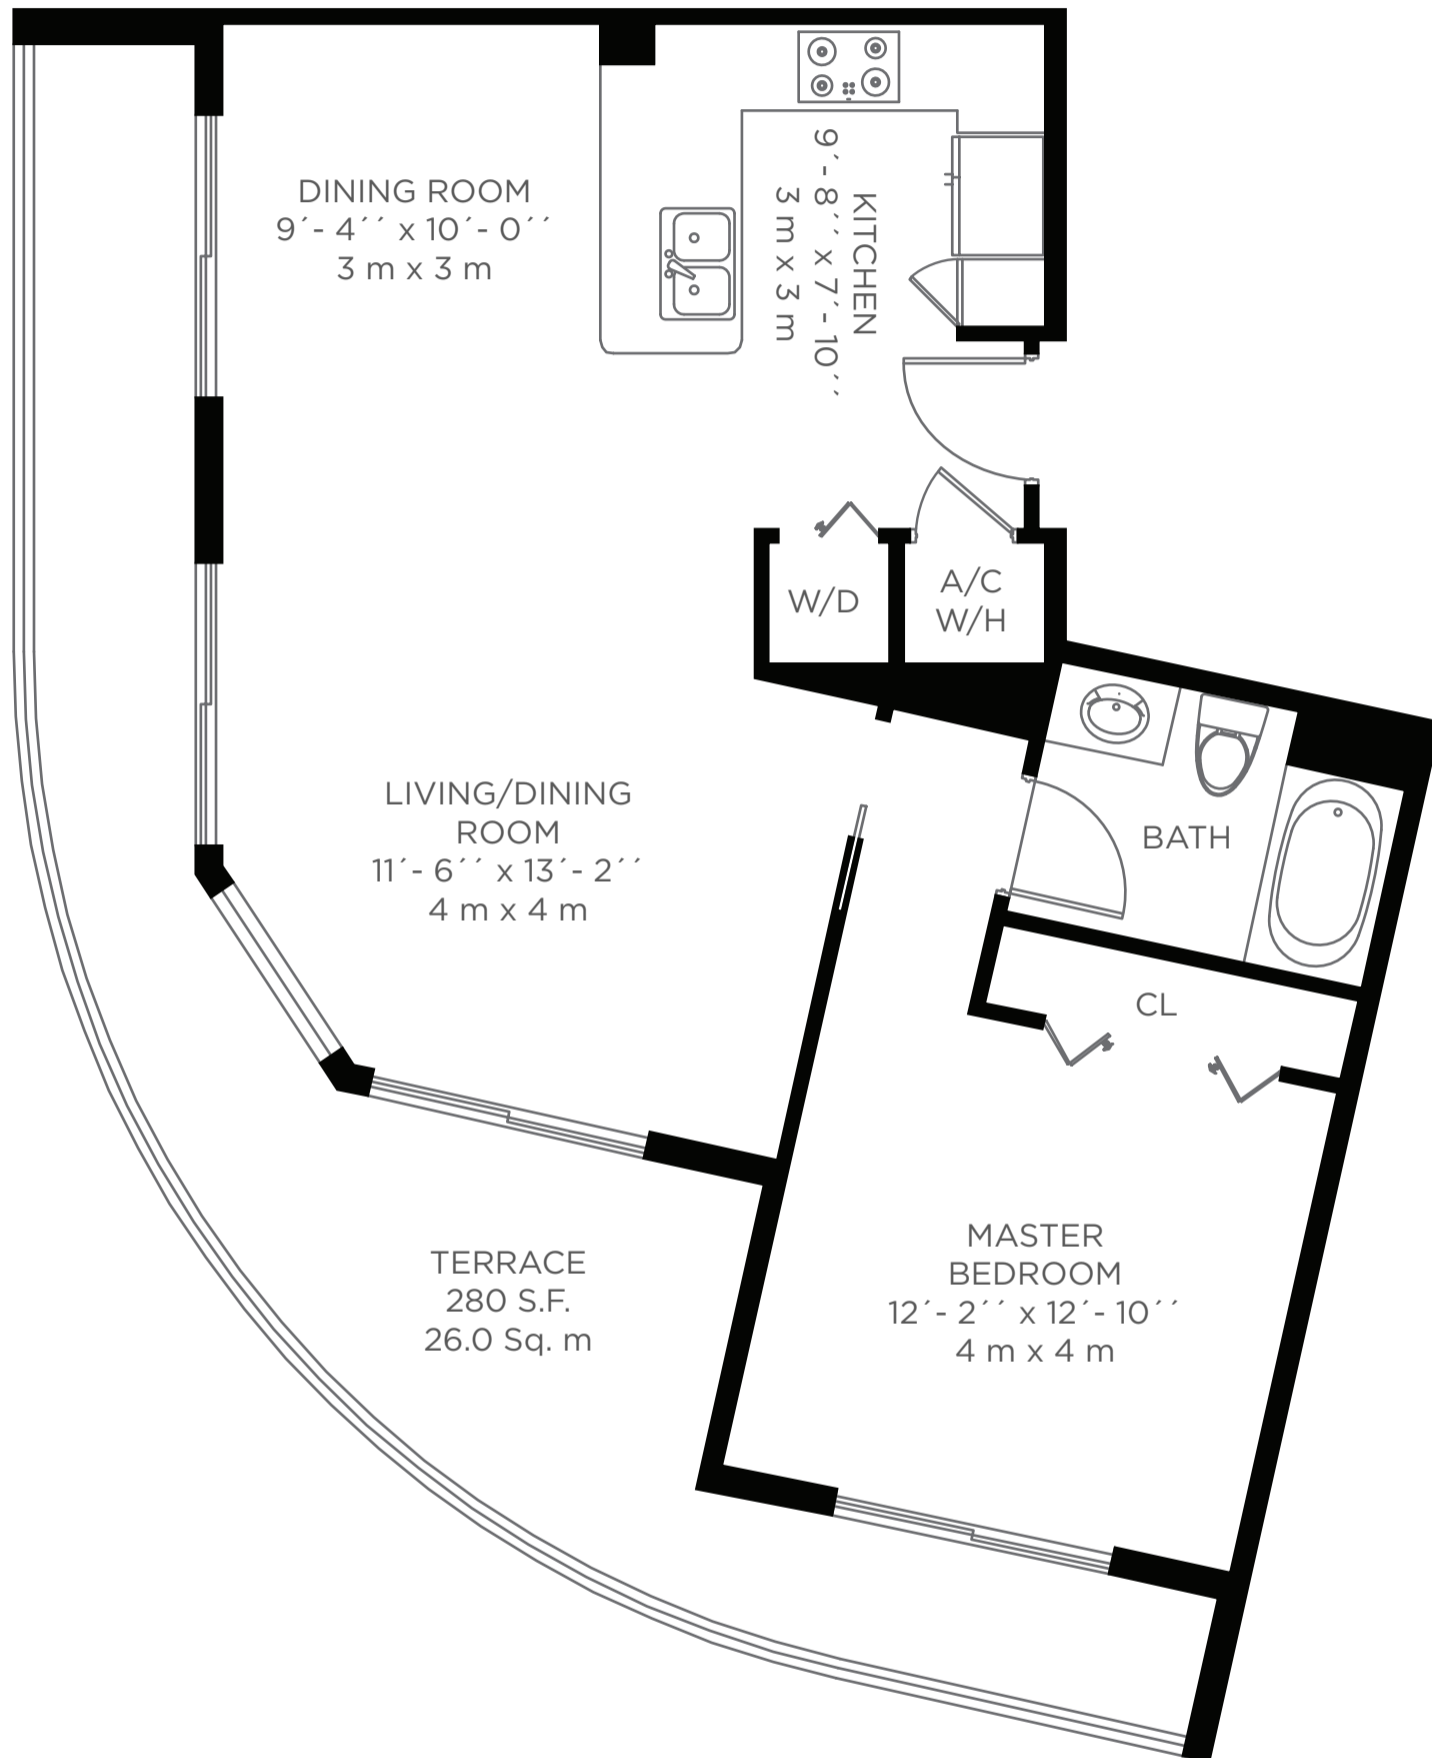

# UNIT A5

1 BEDROOM / 1 BATHROOM

HOLLYWOOD  
CIRCLE™

RESIDENCE	795 Sq. Ft.	73.9 Sq. m
TERRACE	280 Sq. Ft.	26.0 Sq. m
<b>TOTAL</b>	<b>1,075 Sq. Ft.</b>	<b>99.9 Sq. m</b>

KEYPLAN

T 954-636-3461 F 954-636-3287

[WWW.HOLLYWOODCIRCLEFL.COM](http://WWW.HOLLYWOODCIRCLEFL.COM)

The floor plans depicted herein are conceptual drawings based on current development plans which are subject to change without notice. Square footage numbers set forth herein are approximate and based on current development plans which are subject to change without notice. All maps are artist renderings, for relative location purposes only, and are not to scale. Actual distances may vary. All features, dimensions, materials, facilities and specifications are subject to change without notice.