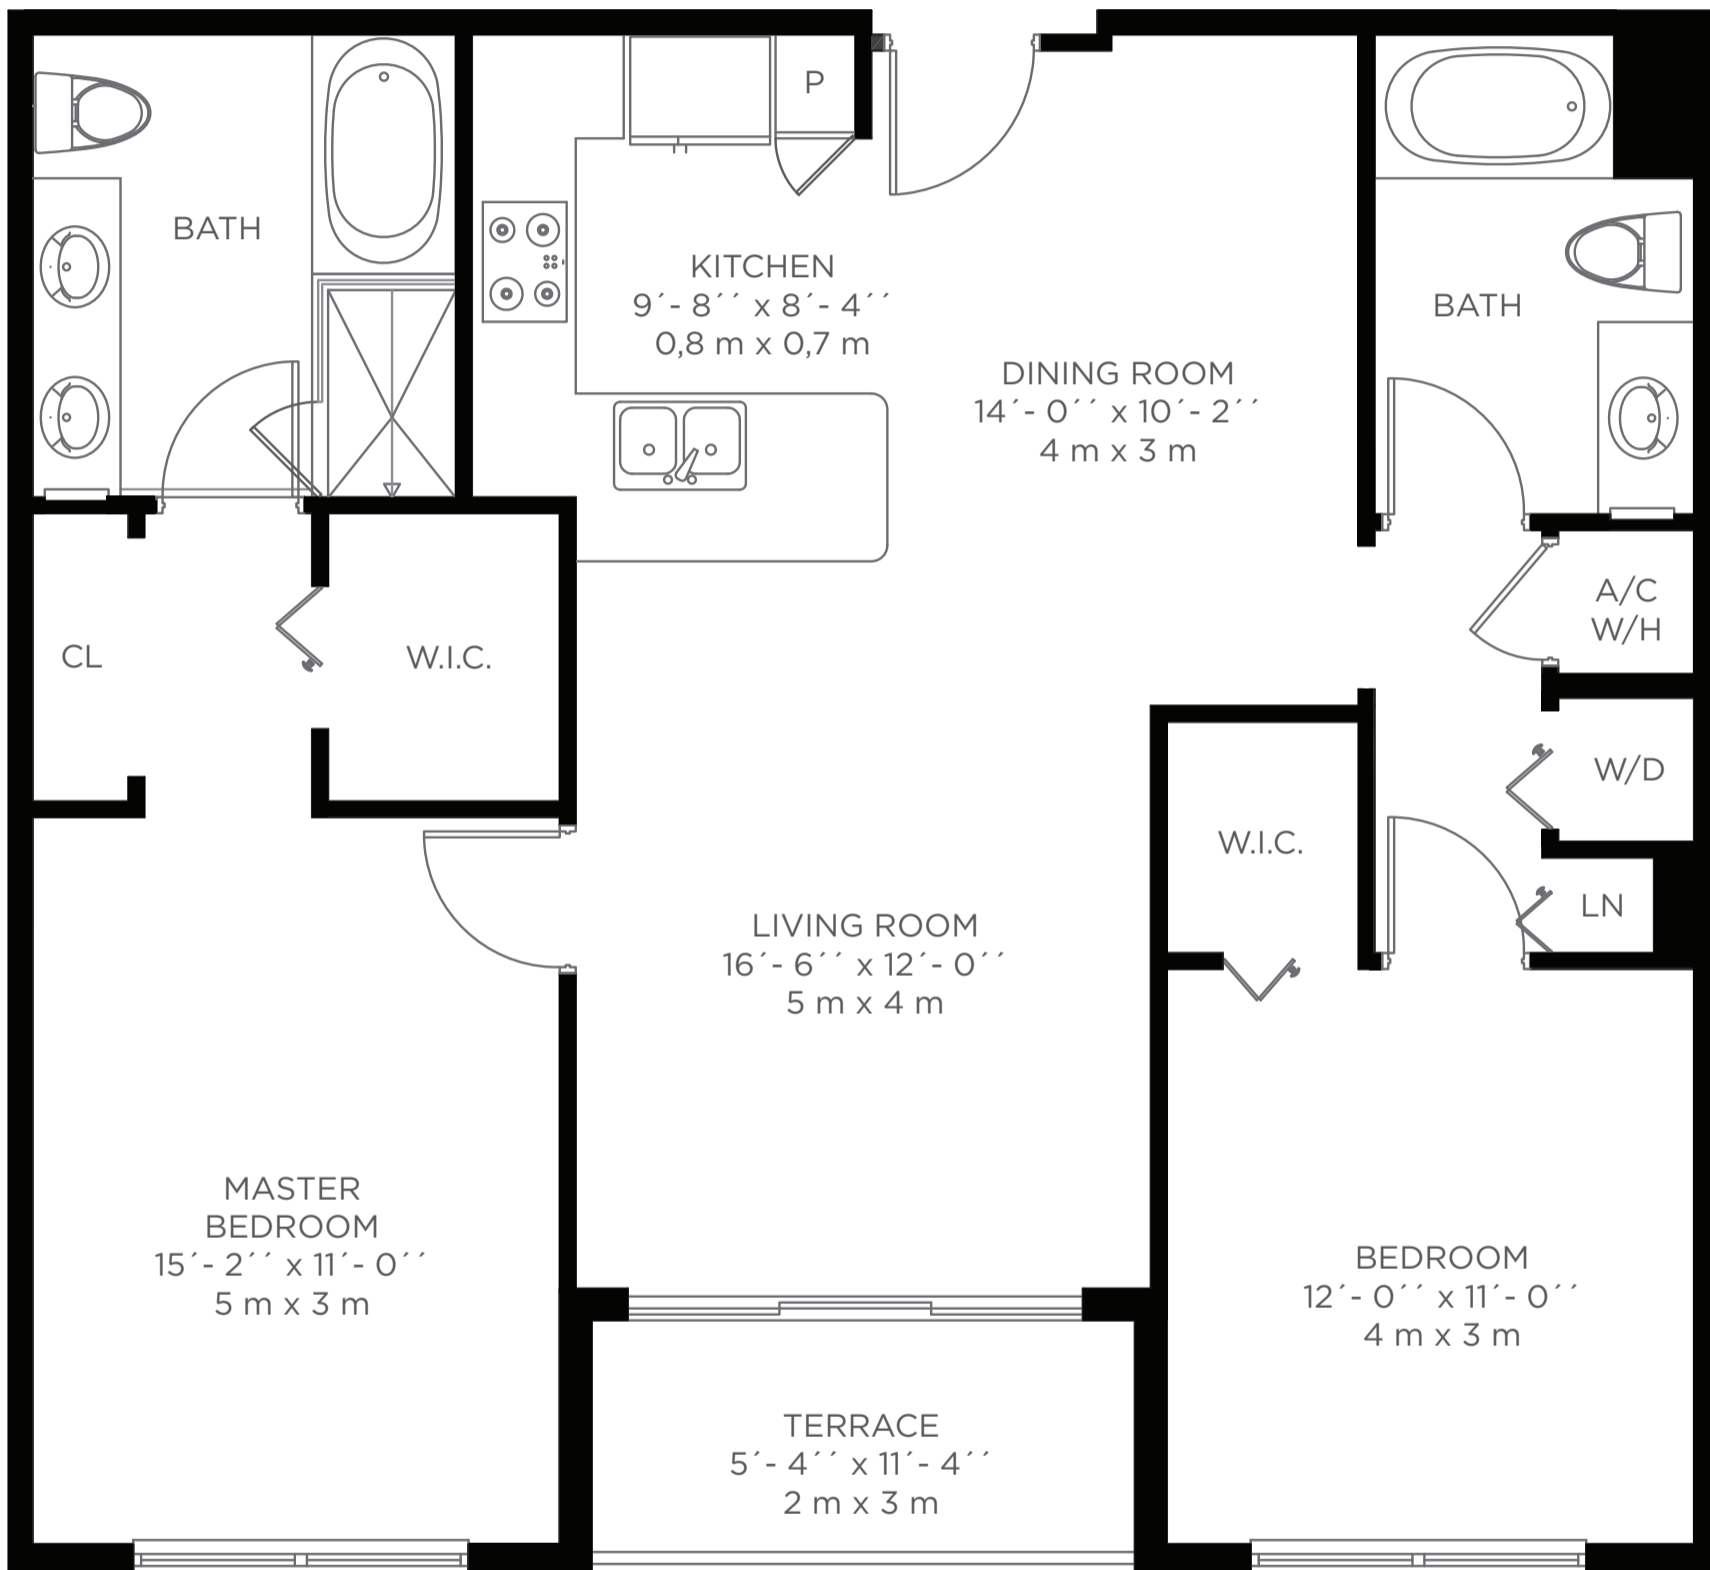

UNIT B1

2 BEDROOMS / 2 BATHROOMS

HOLLYWOOD
CIRCLE™

RESIDENCE	1,078 Sq. Ft.	100.1 Sq. m
TERRACE	60 Sq. Ft.	5.6 Sq. m
TOTAL	1,138 Sq. Ft.	105.7 Sq. m

KEYPLAN

T 954-636-3461 F 954-636-3287

WWW.HOLLYWOODCIRCLEFL.COM

The floor plans depicted herein are conceptual drawings based on current development plans which are subject to change without notice. Square footage numbers set forth herein are approximate and based on current development plans which are subject to change without notice. All maps are artist renderings, for relative location purposes only, and are not to scale. Actual distances may vary. All features, dimensions, materials, facilities and specifications are subject to change without notice.