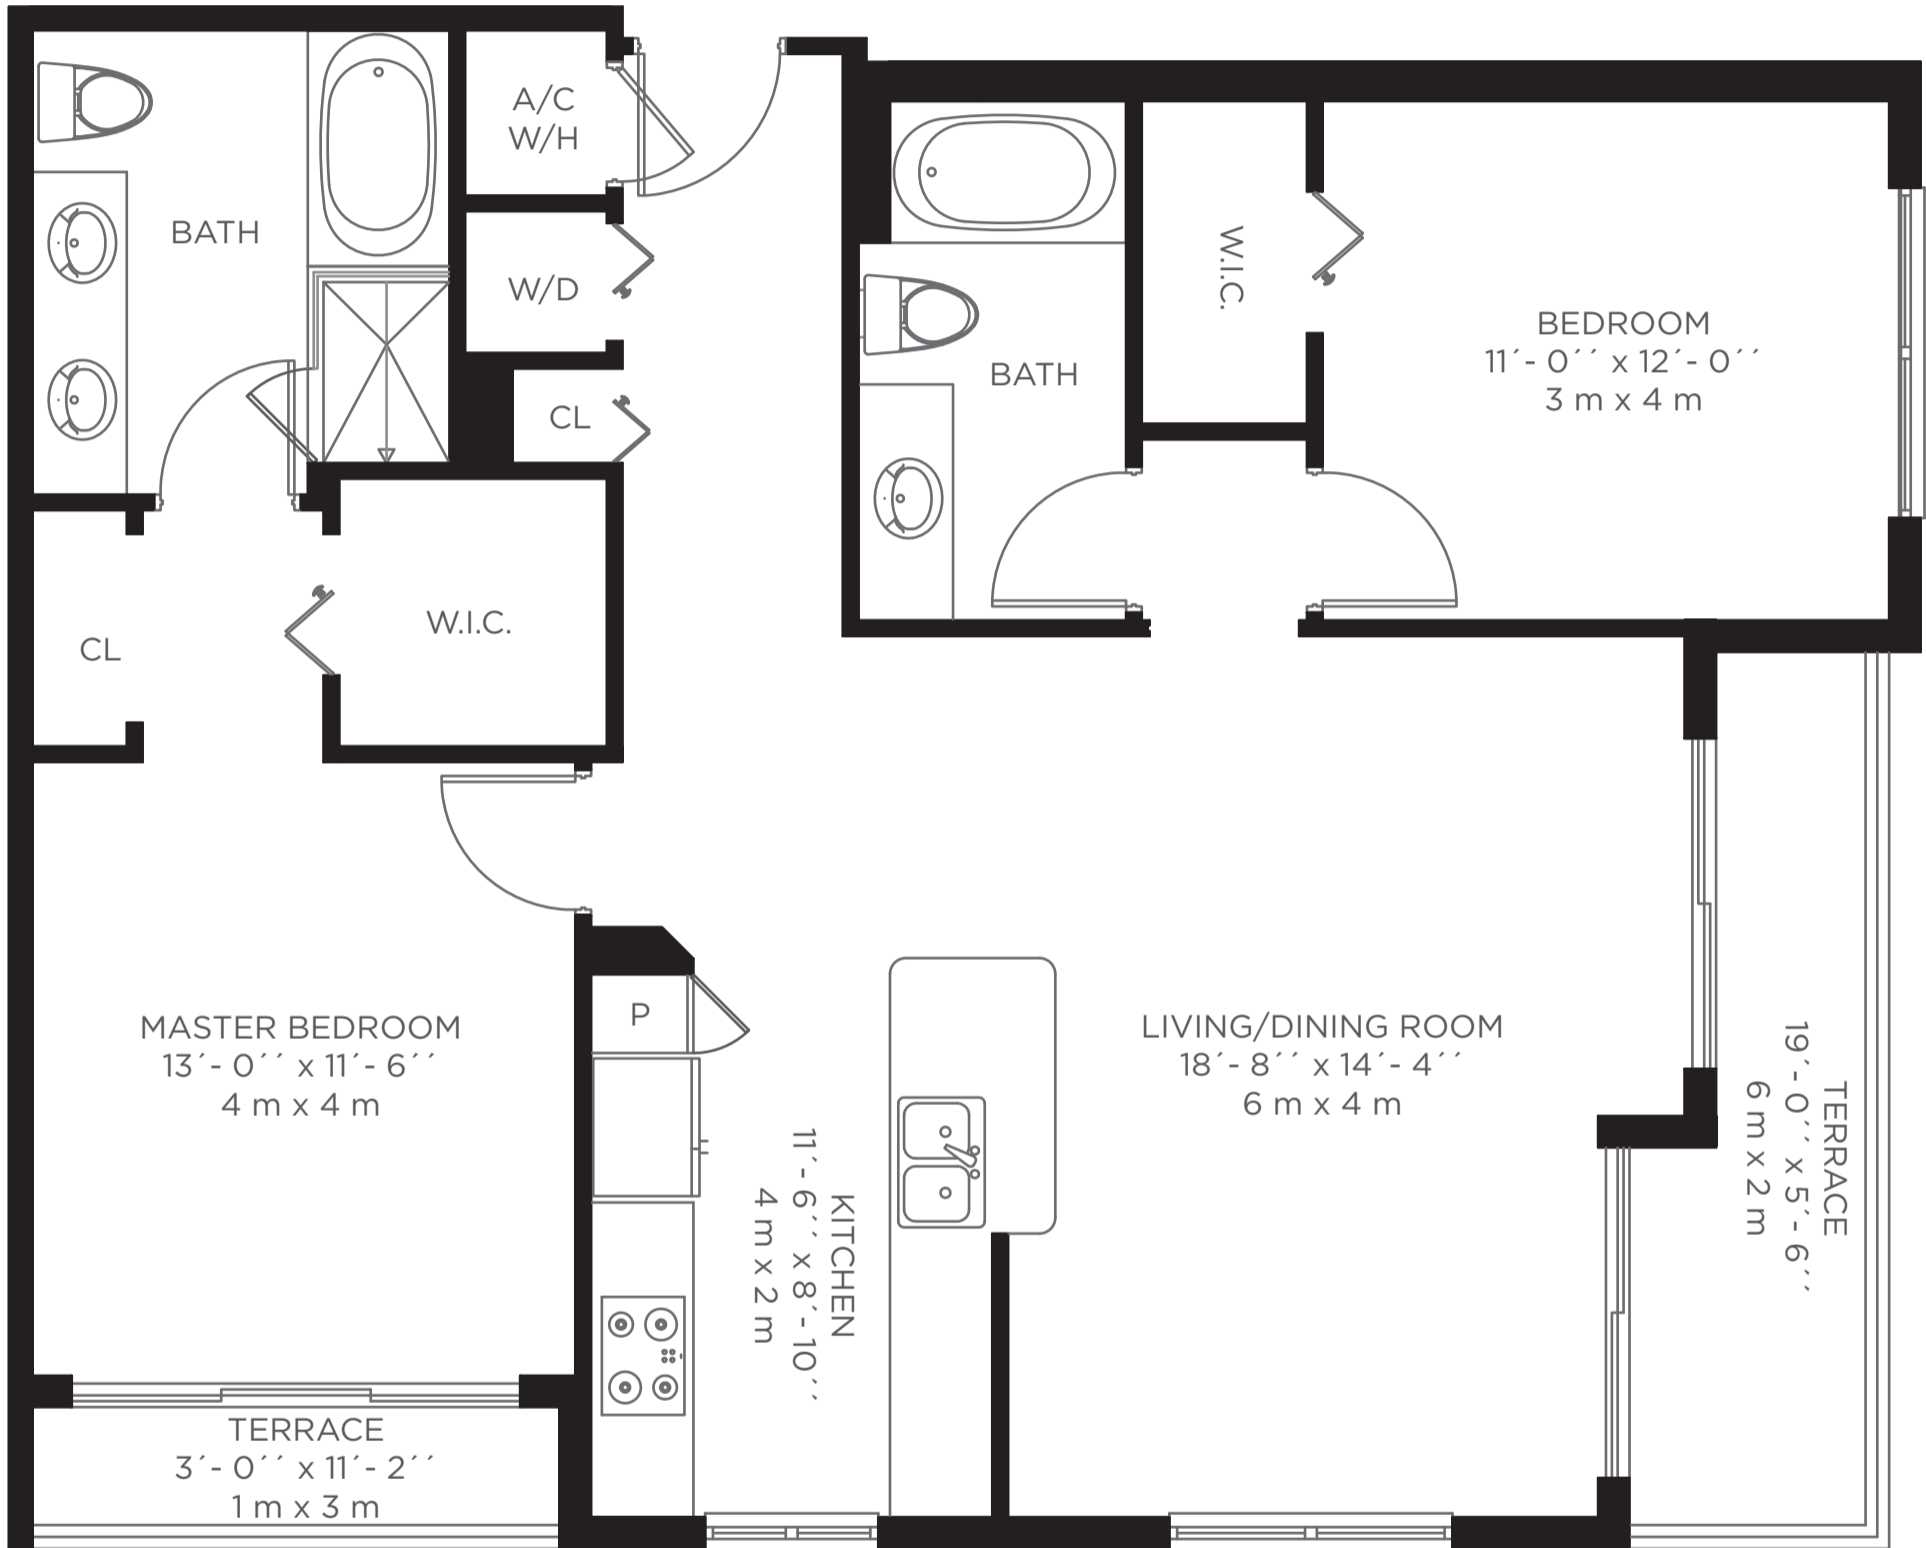

UNIT B2

2 BEDROOMS / 2 BATHROOMS

HOLLYWOOD
CIRCLE™

RESIDENCE	1,125 Sq. Ft.	104.5 Sq. m
TERRACE	119 Sq. Ft.	11.1 Sq. m
TOTAL	1,244 Sq. Ft.	115.6 Sq. m

KEYPLAN

T 954-636-3461 F 954-636-3287

WWW.HOLLYWOODCIRCLEFL.COM

The floor plans depicted herein are conceptual drawings based on current development plans which are subject to change without notice. Square footage numbers set forth herein are approximate and based on current development plans which are subject to change without notice. All maps are artist renderings, for relative location purposes only, and are not to scale. Actual distances may vary. All features, dimensions, materials, facilities and specifications are subject to change without notice.