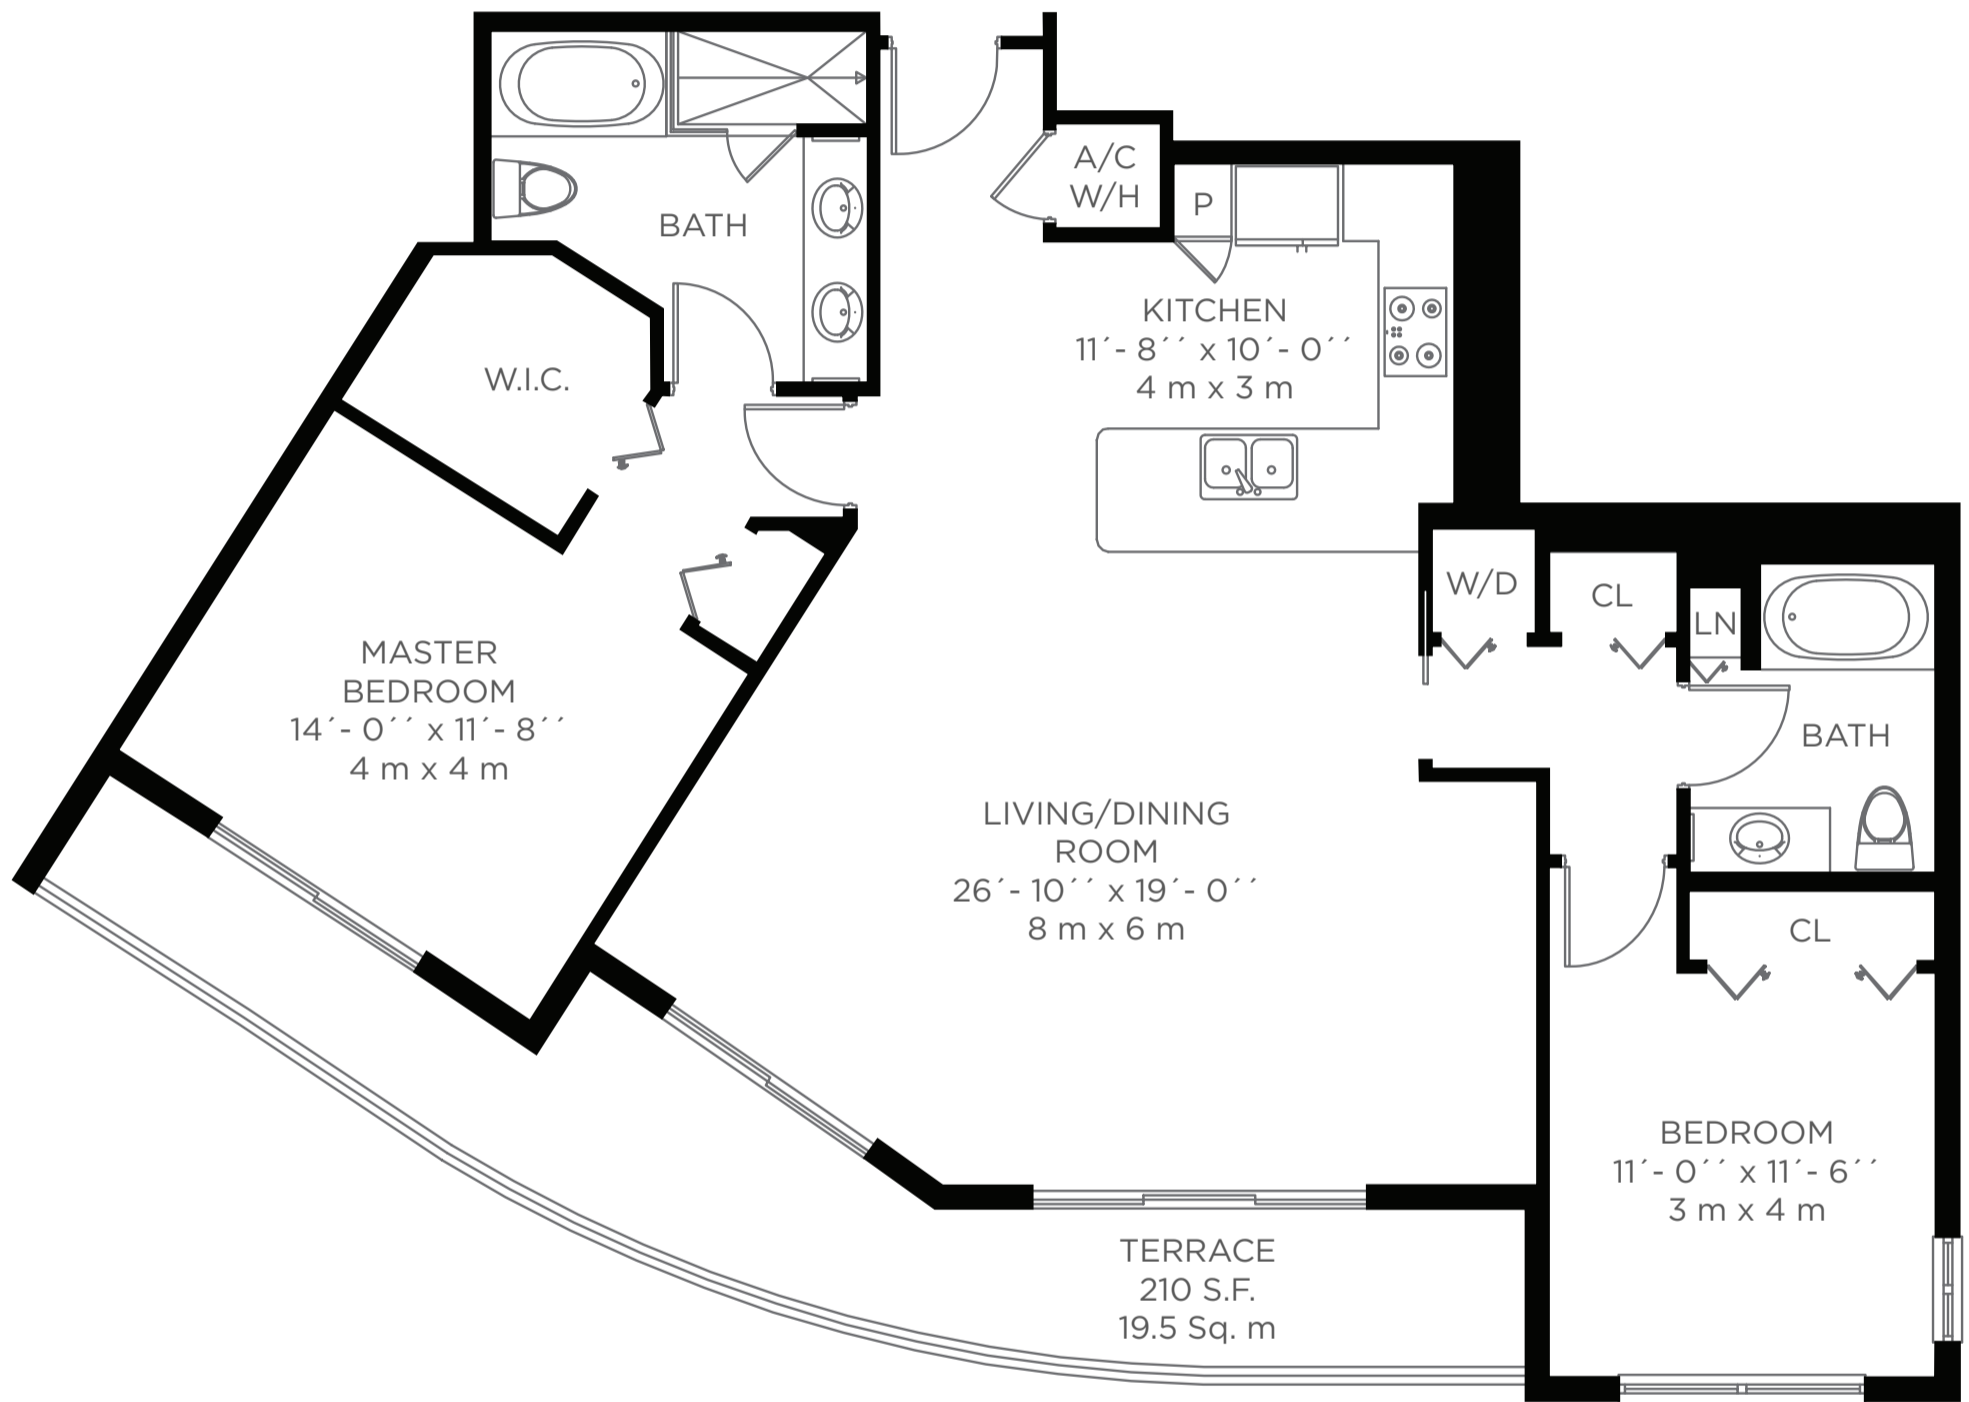

UNIT B4

2 BEDROOMS / 2 BATHROOMS

HOLLYWOOD
CIRCLE™

RESIDENCE	1,310 Sq. Ft.	121.7 Sq. m
TERRACE	210 Sq. Ft.	19.5 Sq. m
TOTAL	1,520 Sq. Ft.	141.2 Sq. m

KEYPLAN

T 954-636-3461 F 954-636-3287

WWW.HOLLYWOODCIRCLEFL.COM

The floor plans depicted herein are conceptual drawings based on current development plans which are subject to change without notice. Square footage numbers set forth herein are approximate and based on current development plans which are subject to change without notice. All maps are artist renderings, for relative location purposes only, and are not to scale. Actual distances may vary. All features, dimensions, materials, facilities and specifications are subject to change without notice.