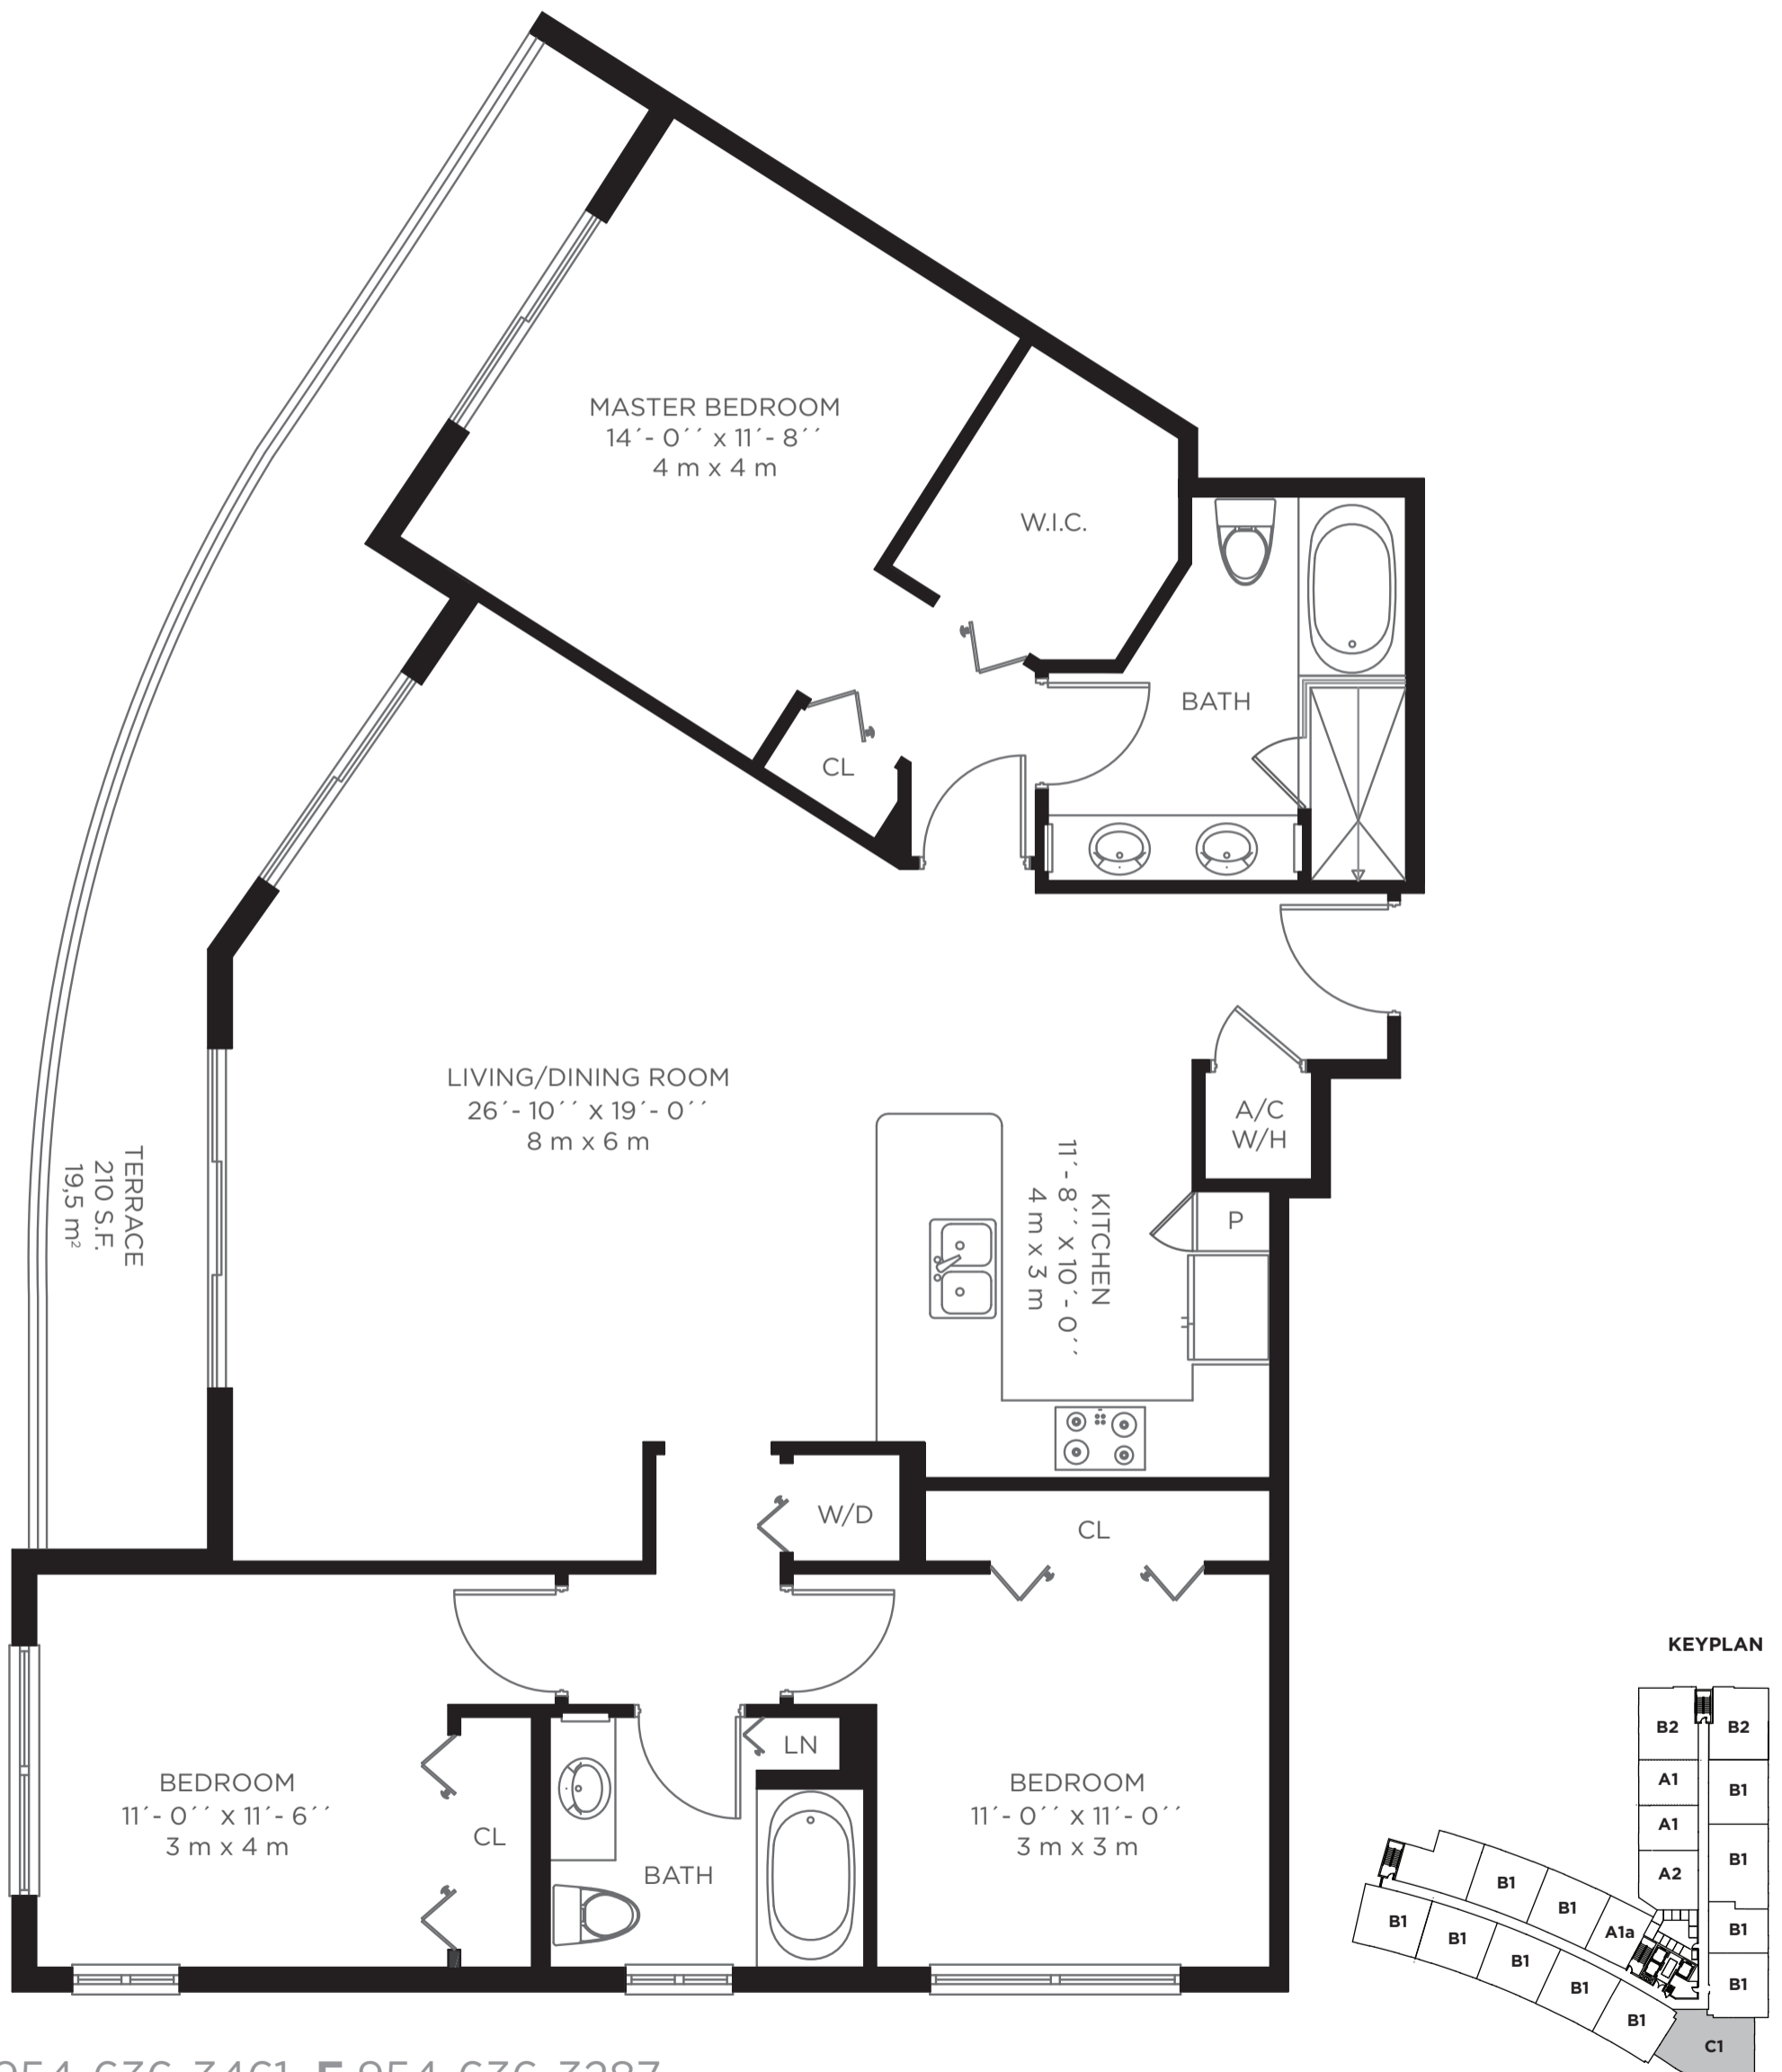

# UNIT C1

3 BEDROOMS / 2 BATHROOMS

HOLLYWOOD  
CIRCLE™

RESIDENCE 1,465 Sq. Ft. 136.1 Sq. m

TERRACE 210 Sq. Ft. 19.5 Sq. m

**TOTAL 1,675 Sq. Ft. 155.6 Sq. m**

T 954-636-3461 F 954-636-3287

[WWW.HOLLYWOODCIRCLEFL.COM](http://WWW.HOLLYWOODCIRCLEFL.COM)

The floor plans depicted herein are conceptual drawings based on current development plans which are subject to change without notice. Square footage numbers set forth herein are approximate and based on current development plans which are subject to change without notice. All maps are artist renderings, for relative location purposes only, and are not to scale. Actual distances may vary. All features, dimensions, materials, facilities and specifications are subject to change without notice.